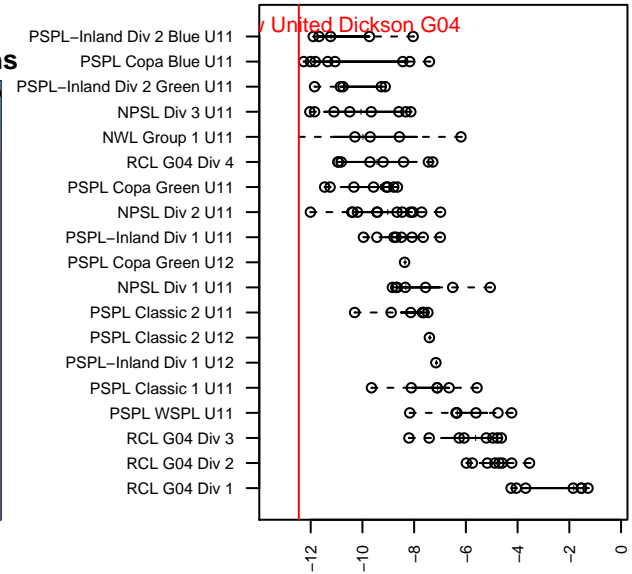

# SSC Shadow United Dickson G04

Spokane SC Shadow

Spokane, WA

G04 total strength=-124

attack=0.07 defense=0.02

fall league = NWL Group 1 U11, NWL Group 2

spr league = Spr PSPL-Inland Div 2 Blue U11

alt names used:

SSC SHADOW G04 DICKSON

SSC SHADOW G04 DICKSON

Spokane Shadow UNITED Select Dickson

Venues played:

2015 NWL Group 2 U11

2015 NWL Group 1 U11

2015 Spr PSPL-Inland Div 2 Blue U11

**SSC Shadow United Dickson G04**  
**Dots are actual minus expected GF (blue circles) and GA (red triangles).**  
**Blue line is smoothed change in attack strength. Red is smoothed change in defense strength.**

**attack and defense variance (black dot)  
relative to other teams  
and top 10 in region**

**attack and defense rating  
relative to others at age  
and all opponents in last 13 months**

**Performance relative to 13 month average**